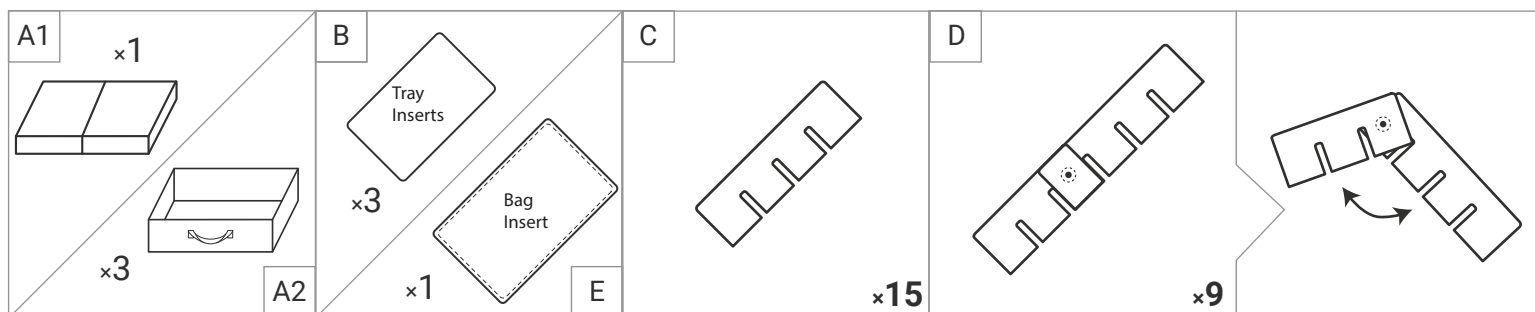

THREE TRAY ORNAMENT STORAGE

MODEL #: SB-10452

IMPORTANT, RETAIN FOR FUTURE REFERENCE: READ CAREFULLY

For assistance with assembly, replacement parts or to activate your warranty:
www.SantasBags.com | Support@VillageLighting.com

2022 All Rights Reserved © Property of Village Lighting Co. | Intended for indoor use

PLEASE LAY OUT ALL PARTS AND READ INSTRUCTIONS PRIOR TO ASSEMBLY

ASSEMBLY INSTRUCTIONS

Unfold the main outer bag.

Insert the large base board (Part E) into the bottom of the main outer bag.

Place the trays stacked inside of the main outer bag.

Place the lid on top of the main outer bag.