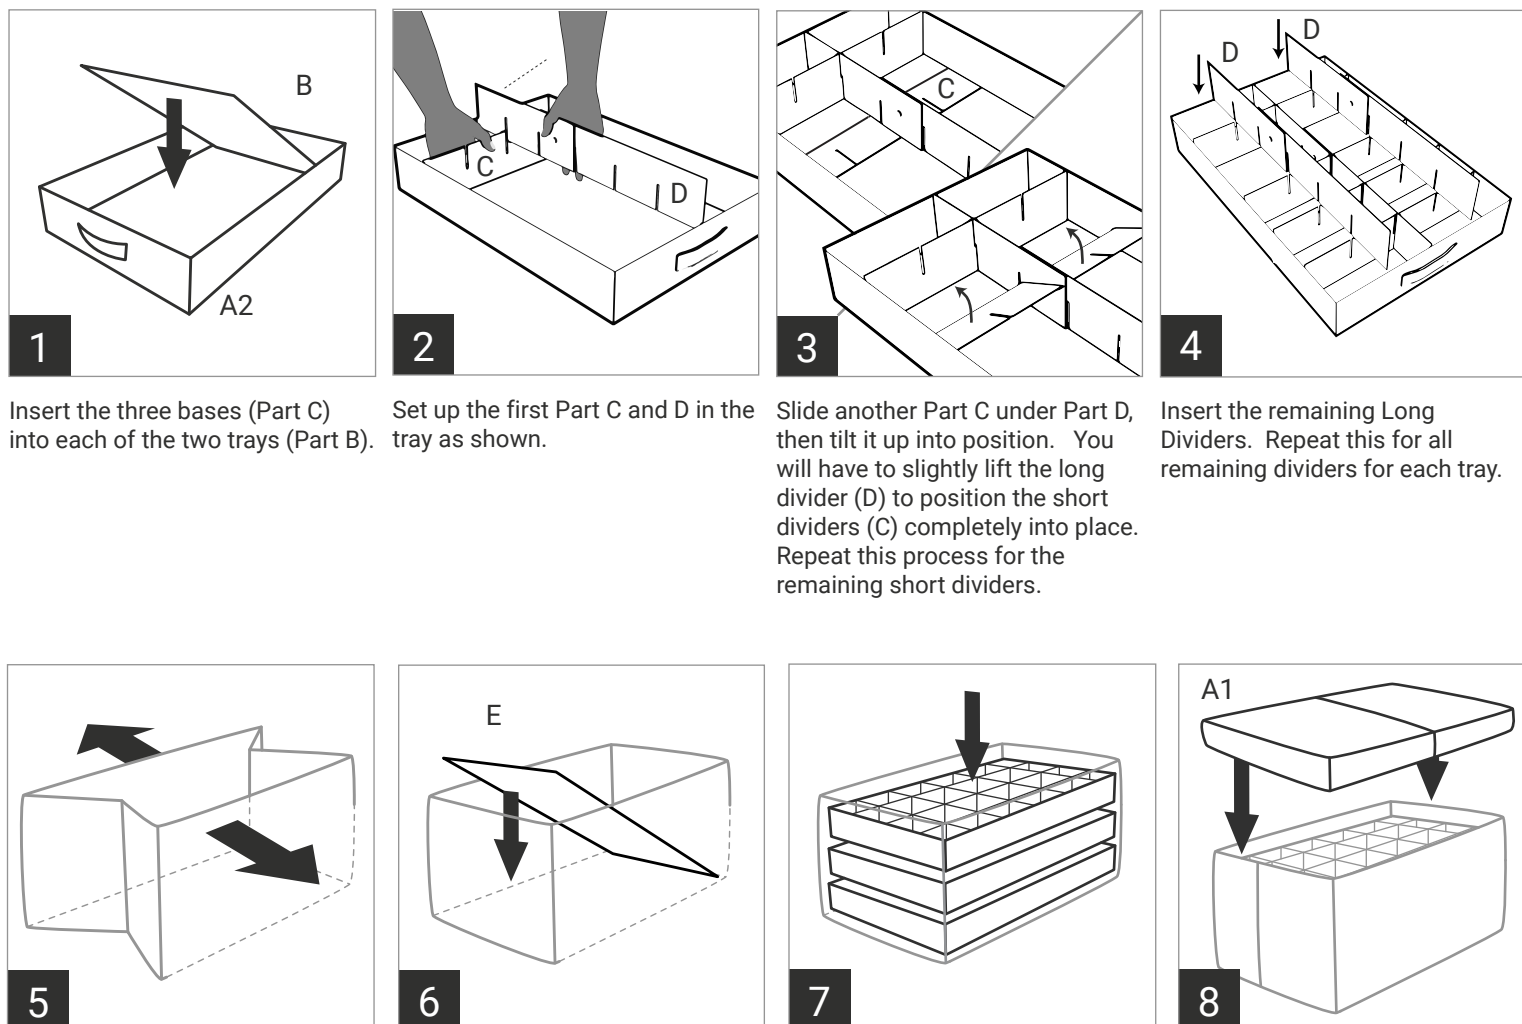

THREE TRAY ORNAMENT STORAGE

MODEL #: SB-10452

IMPORTANT, RETAIN FOR FUTURE REFERENCE: READ CAREFULLY

For assistance with assembly, replacement parts or to activate your warranty:
www.SantasBags.com | Support@VillageLighting.com

2022 All Rights Reserved © Property of Village Lighting Co. | Intended for indoor use

PLEASE LAY OUT ALL PARTS AND READ INSTRUCTIONS PRIOR TO ASSEMBLY

ASSEMBLY INSTRUCTIONS

Unfold the main outer bag.

Insert the large base board (Part E) into the bottom of the main outer bag.

Place the trays stacked inside of the main outer bag.

Place the lid on top of the main outer bag.